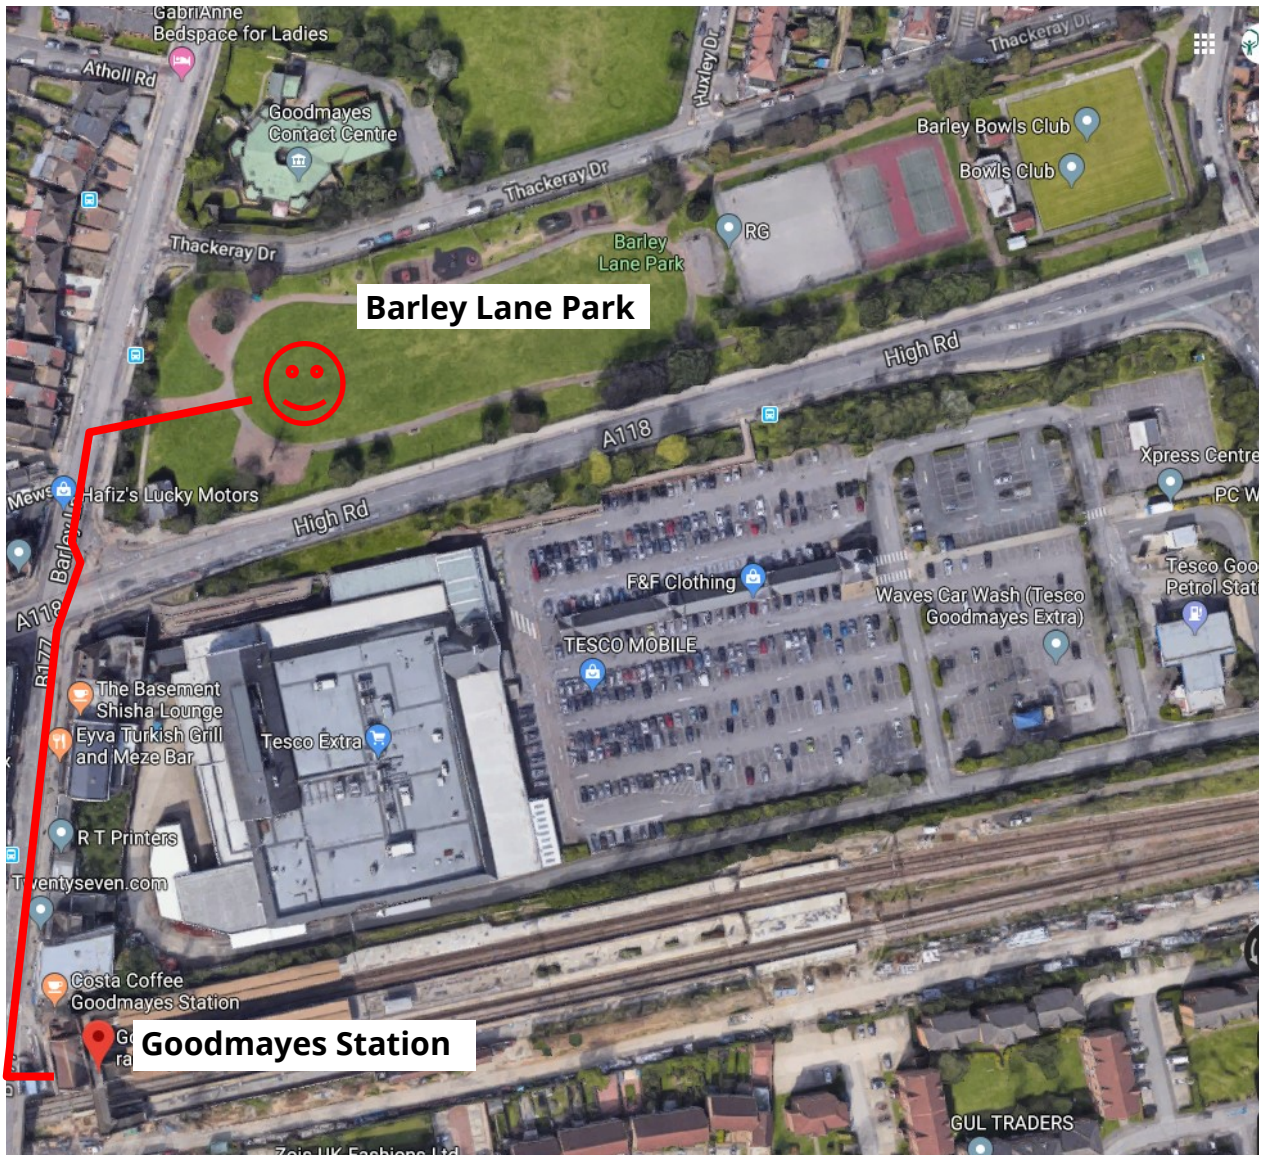

<p><b>Location:</b></p>	<p><b>Barley Lane Park</b>  <b>Ilford</b>  <b>IG3 8YB</b></p> <p><b>Red smile:</b> meeting point  <b>Red line:</b> route from Goodmayes Station</p> <ul style="list-style-type: none"> <li>* Turn right out of Goodmayes Station exit and walk north along Goodmayes Road/ B177</li> <li>* Cross road at traffic lights and continue onto Barley Lane</li> <li>* Turn right to enter Barley Lane Park and continue to meeting point</li> </ul>
-------------------------	--