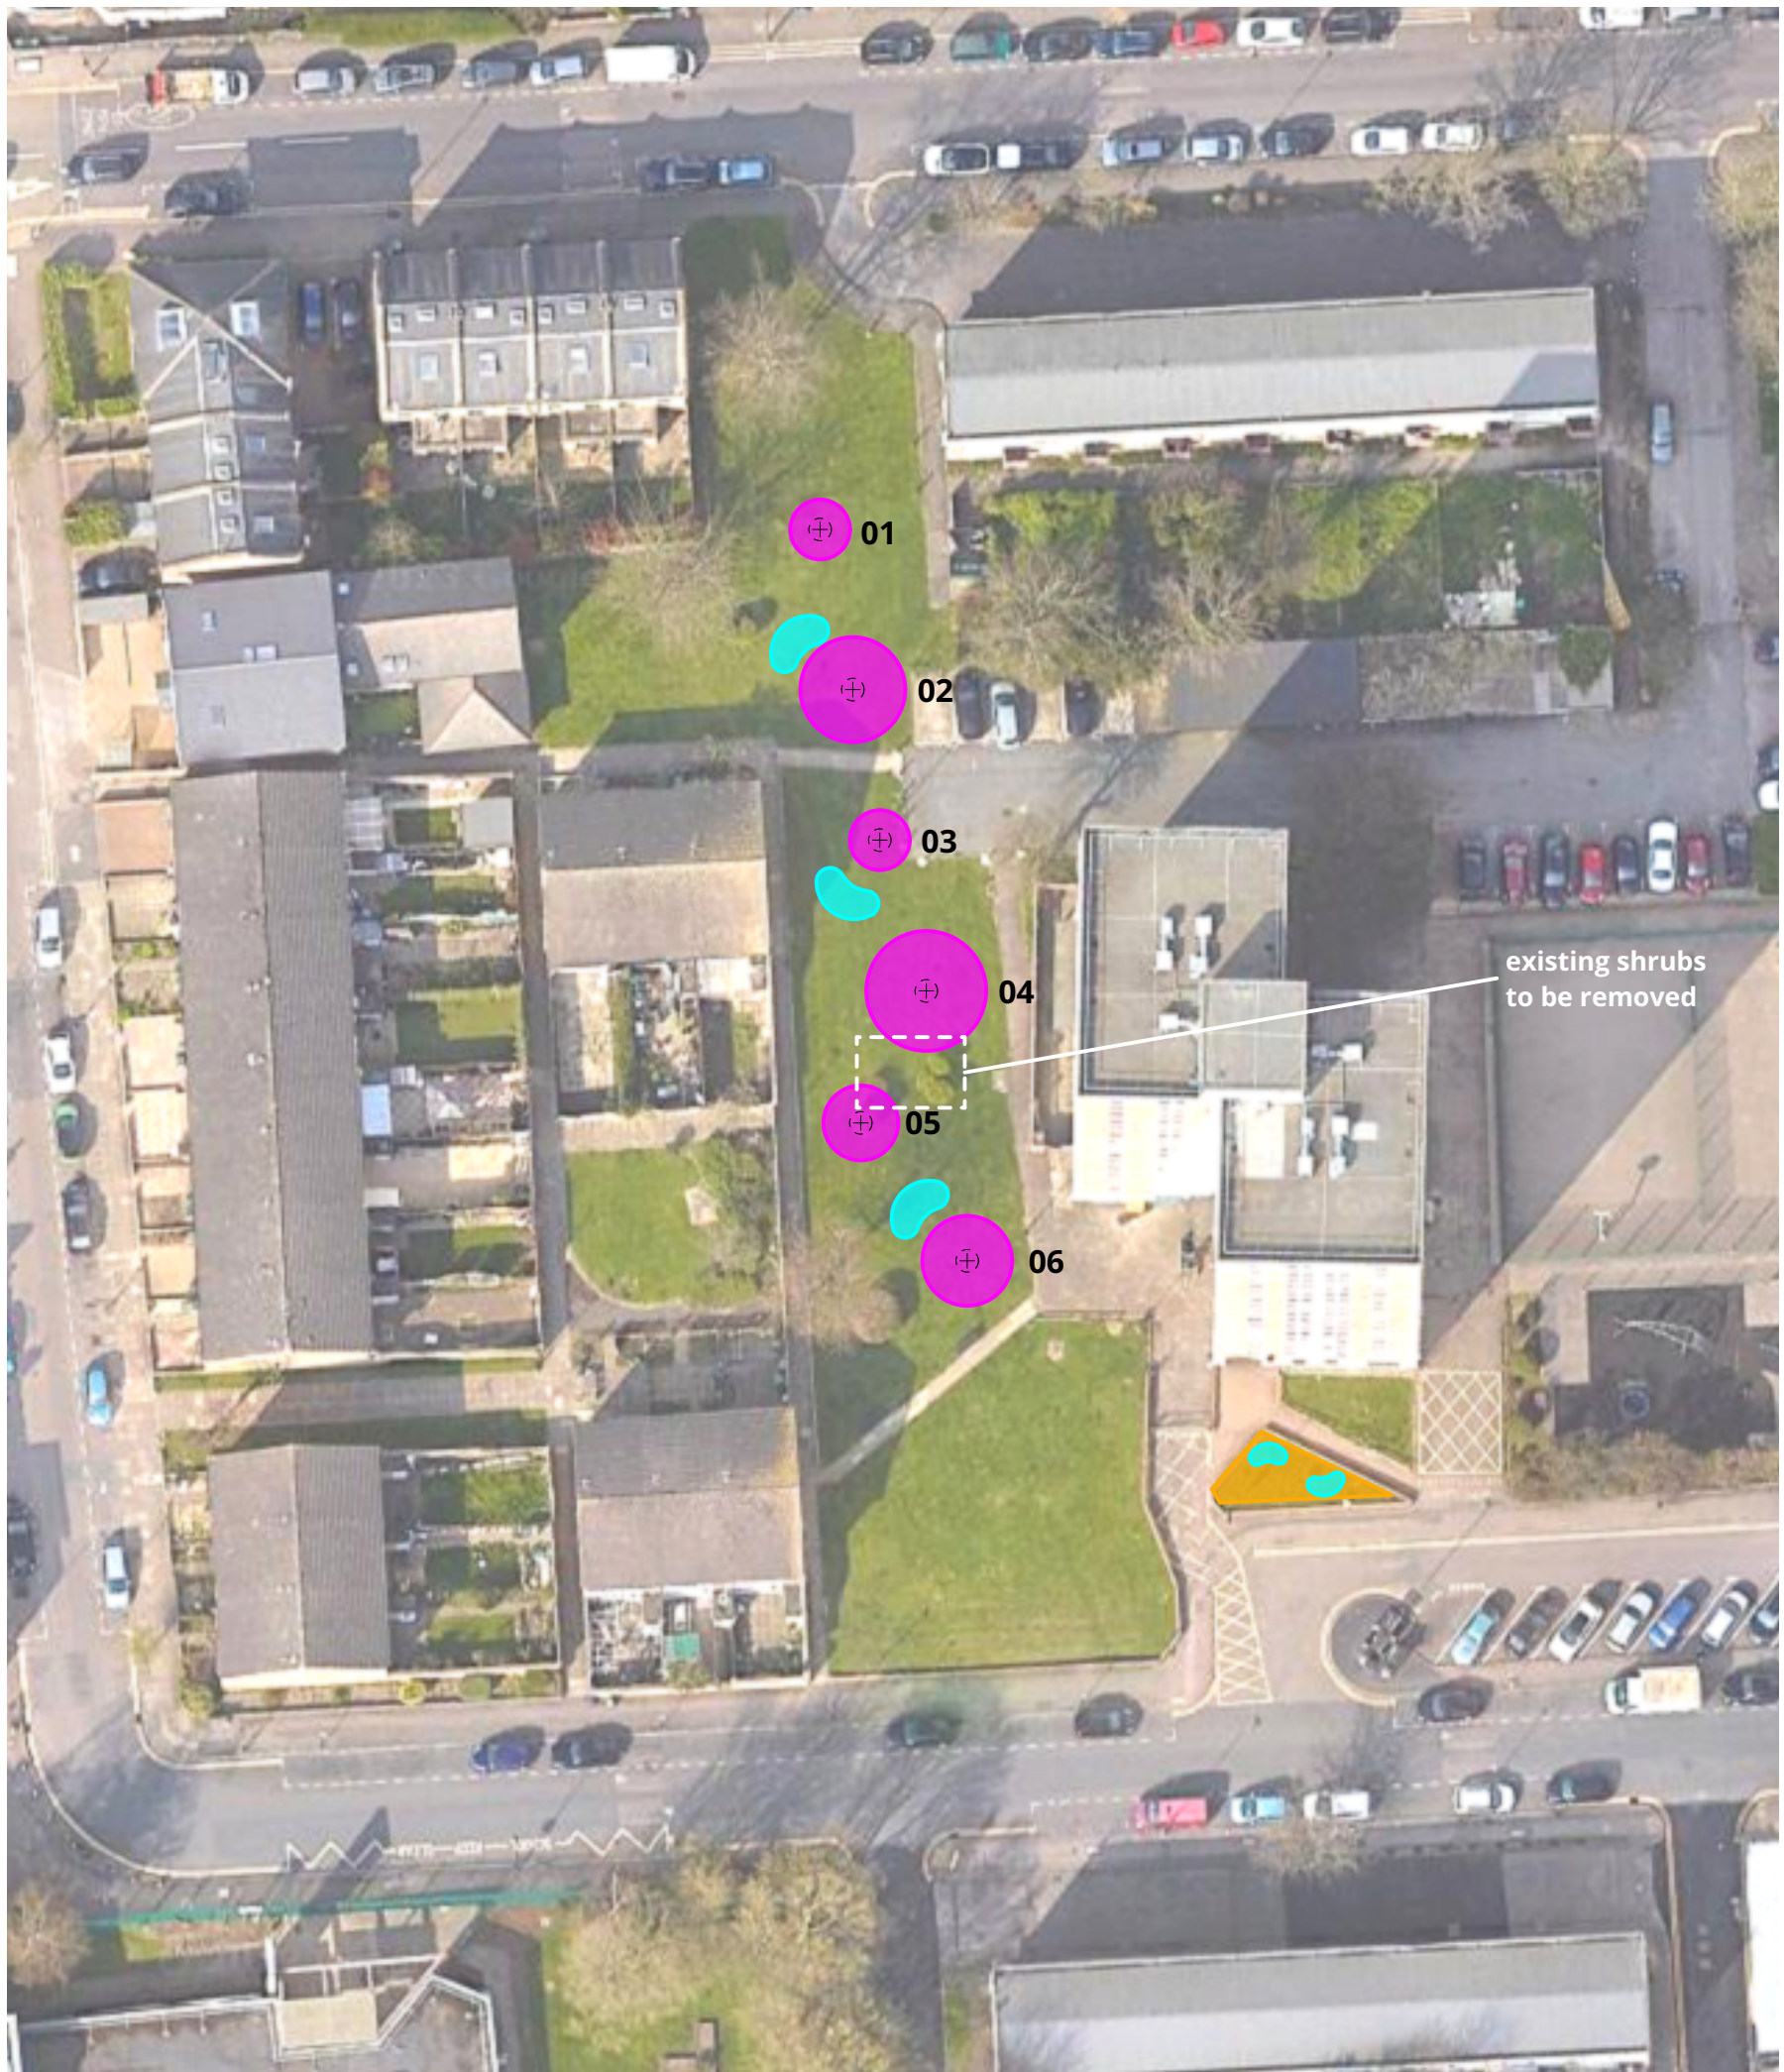

# UF075 - COMMERCE ROAD OPEN SPACE HARINGEY

Tree Number	Species	Common Name	Diam (in m @25 years)
1	<i>Crataegus media</i> 'Paul's Scarlet'	Hawthorn	4
2	<i>Acer campestre</i>	Field maple	7
3	<i>Cornus mas</i>	Cornelian cherry	4
4	<i>Juglans regia</i>	Walnut	8
5	<i>Malus sylvestris</i>	Crab apple	5
6	<i>Carpinus betulus</i>	Hornbeam	6

## Key:

6no. 'standard' trees  
(Canopy size of tree shown at age 25.  
Inner dashed circle shows approx.  
planted canopy size)

25m<sup>2</sup> of low maintenance  
planting bed  
(5-7 plants per m<sup>2</sup>)

32m<sup>2</sup> of bulb planting  
(2000 daffodil bulbs)

Revision:	Notes:	Date:
A	proposed design	02/01/2024
B	amended in response to feedback	11/01/2024
C	species information added	25/01/2024
D	indicating shrubs to be removed	15/02/2024